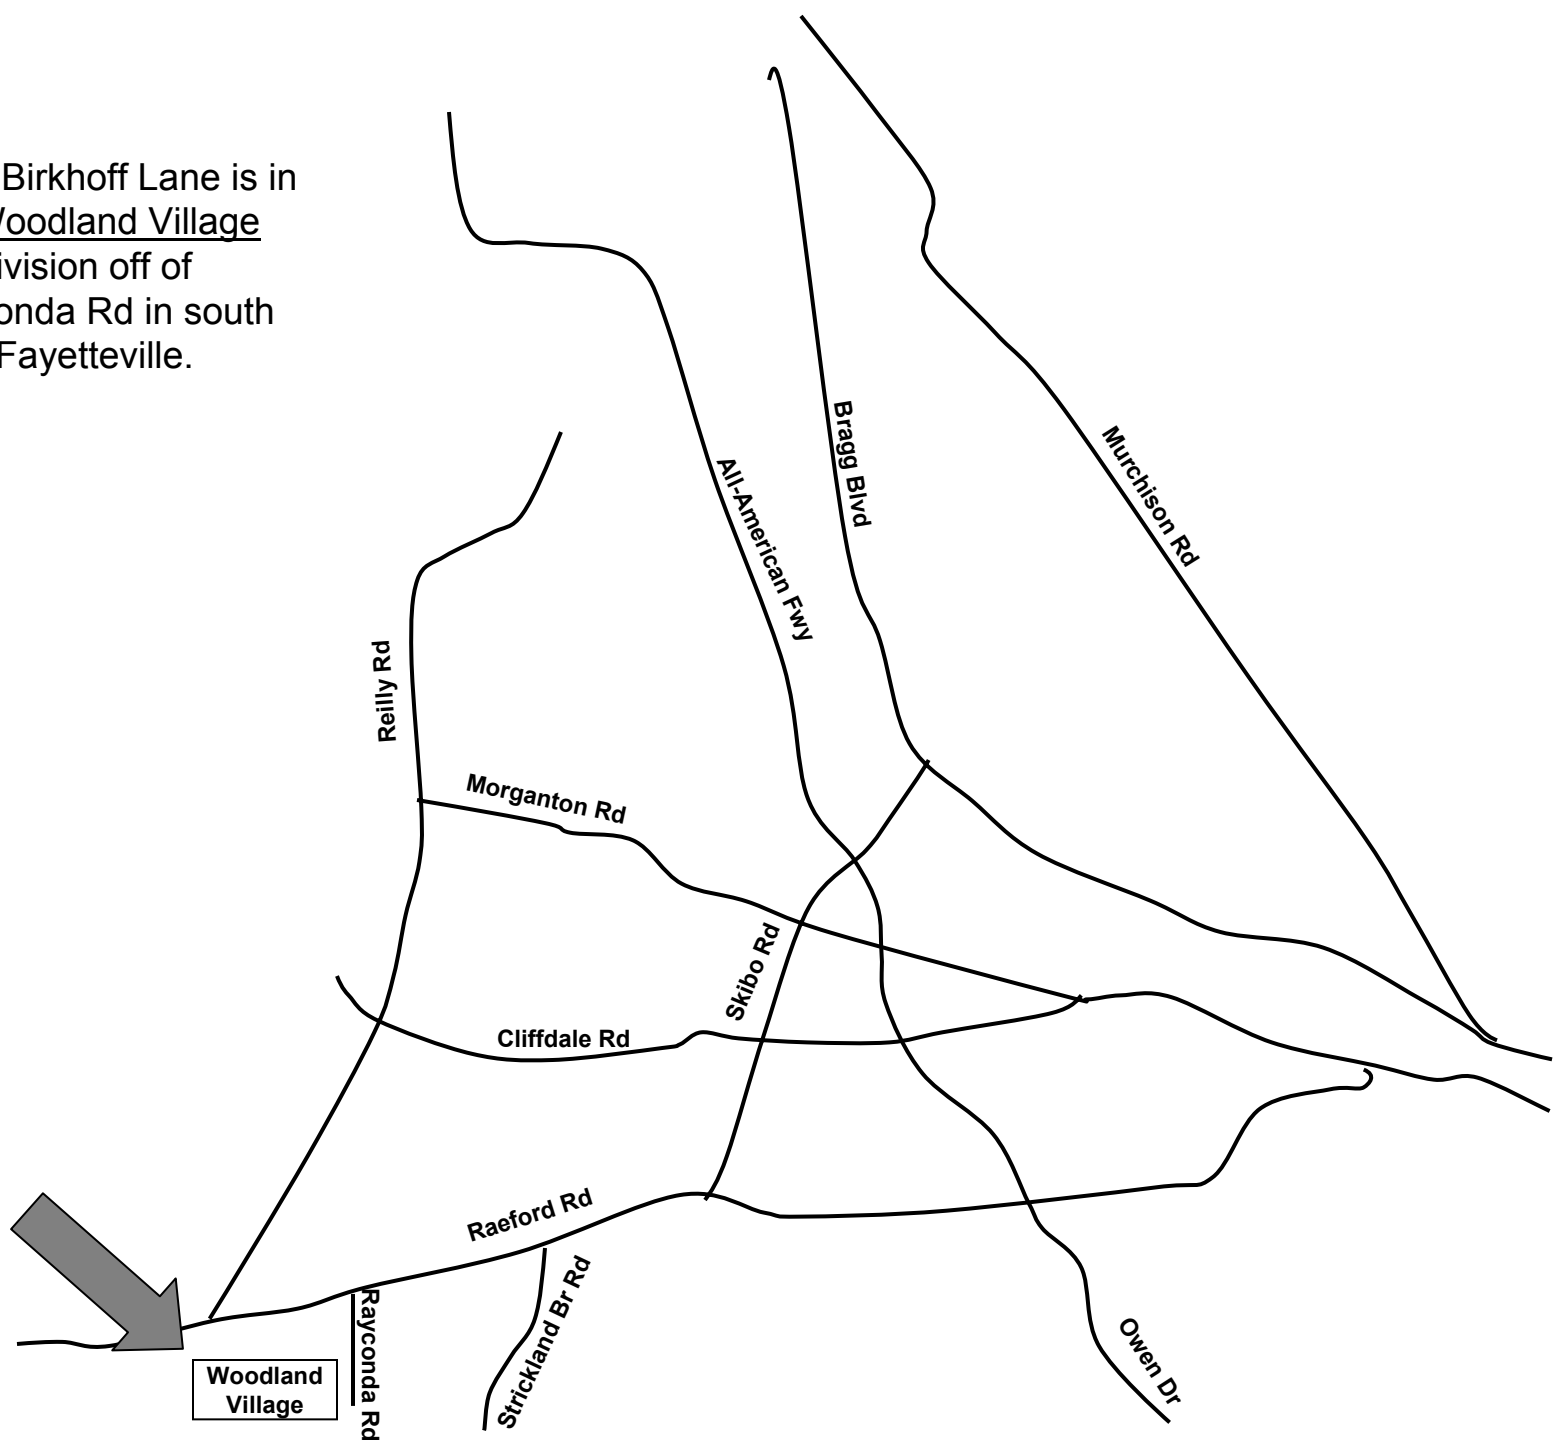

3909 Birkhoff Lane is in the Woodland Village Subdivision off of Rayconda Rd in south west Fayetteville.

3909 Birkhoff Lane  
Fayetteville, NC 28304  
(910) 778-9524